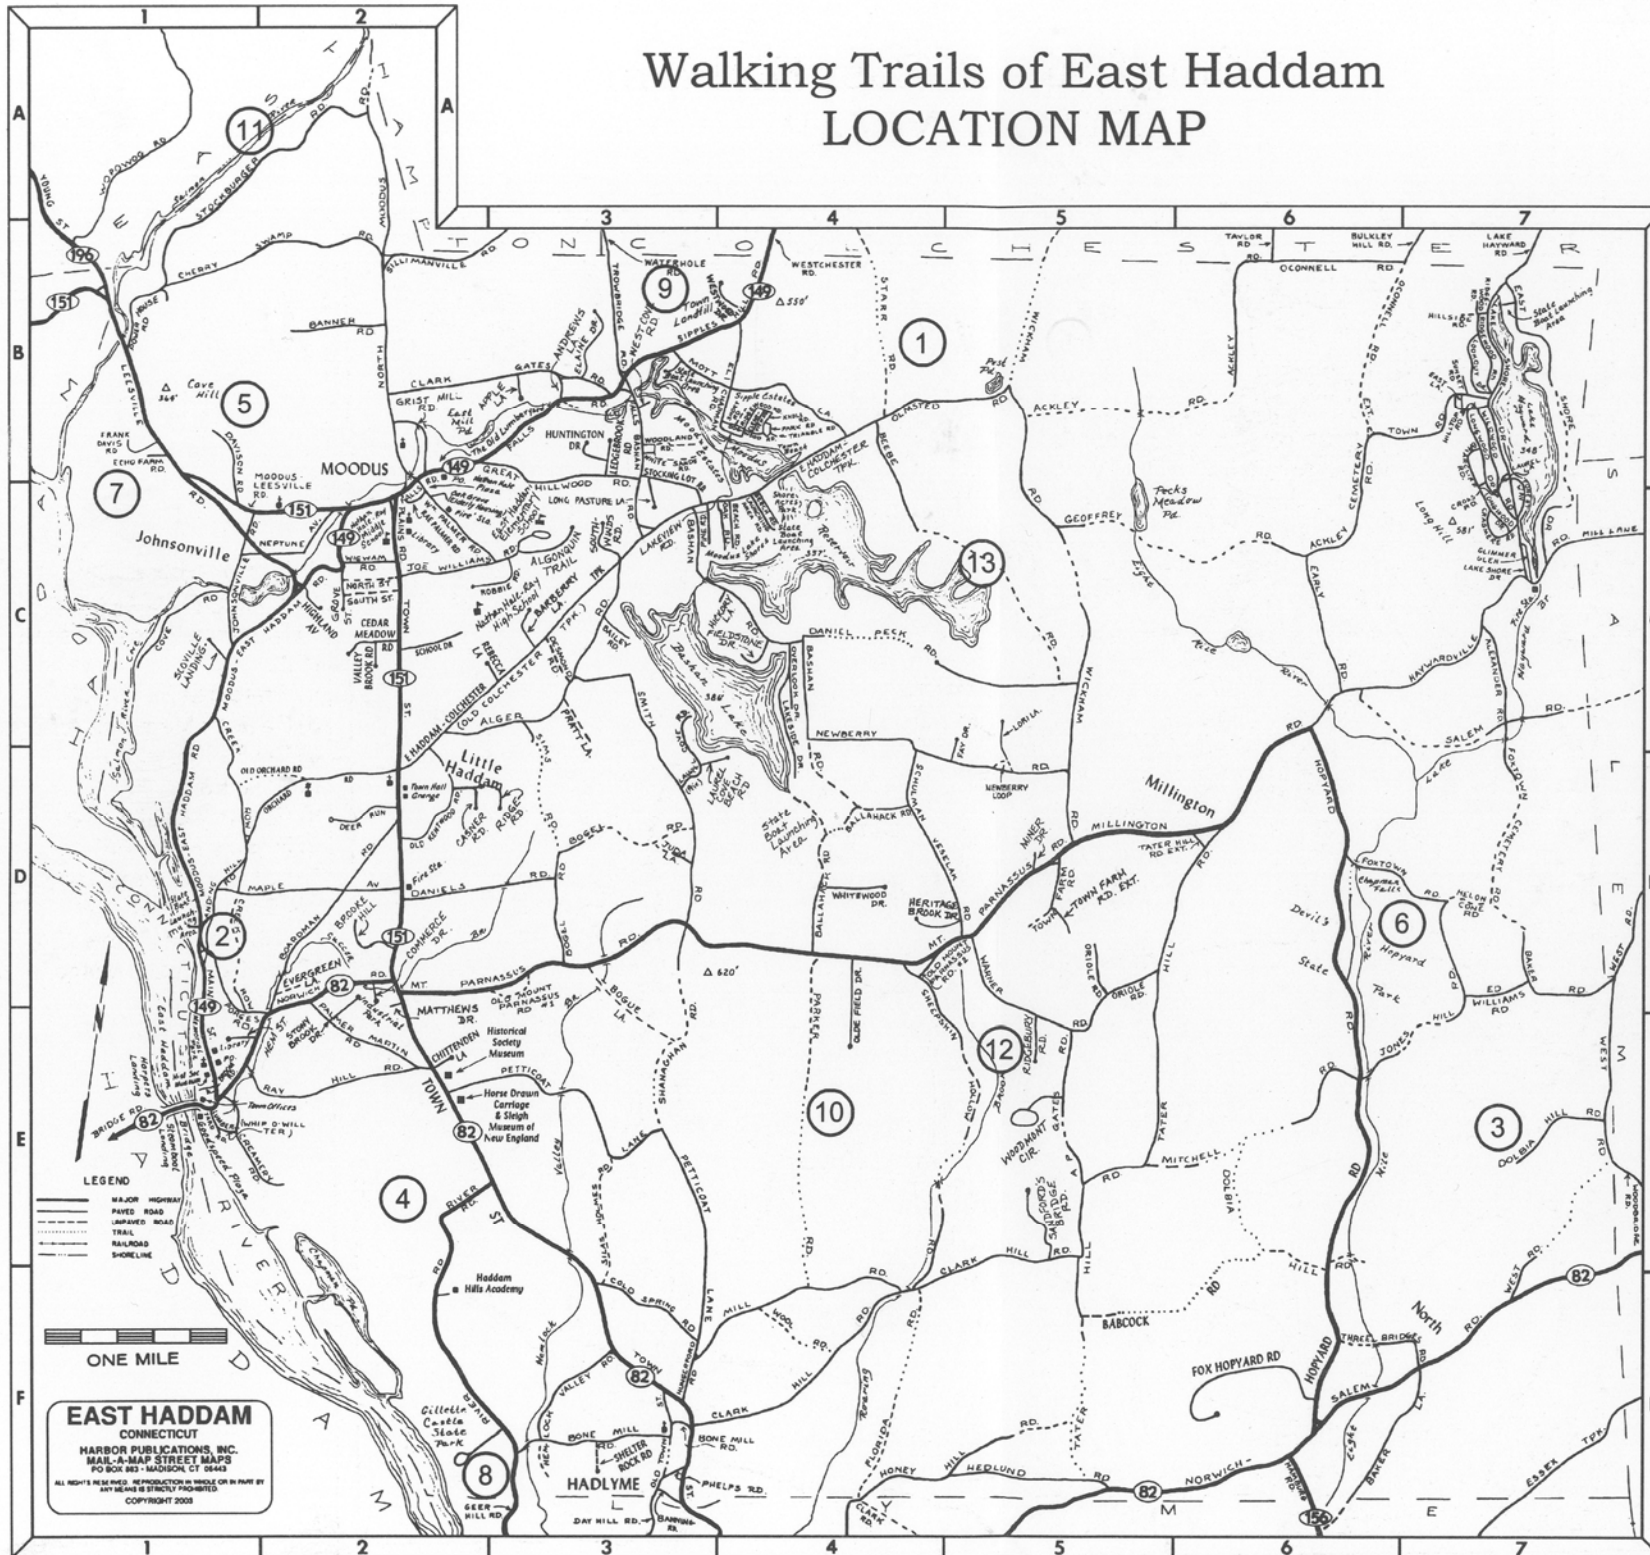

Walking Trails of East Haddam LOCATION MAP

- 1) Babcock Pond (B4)
- 2) Brainard State Park (D1)
- 3) Burnham Brook Preserve (E7)
- 4) Chapman Pond (E2)
- 5) Davison Memorial Park (B1)
- 6) Devil's Hopyard (D6)
- 7) Echo Farm (B1)
- 8) Gillette's Castle (F2)
- 9) Nichols Field (B3)
- 10) Olde Field Preserve (E4)
- 11) Salmon River (A2)
- 12) Sheepskin Hollow (E4)
- 13) William Jezek Memorial Park (C5)